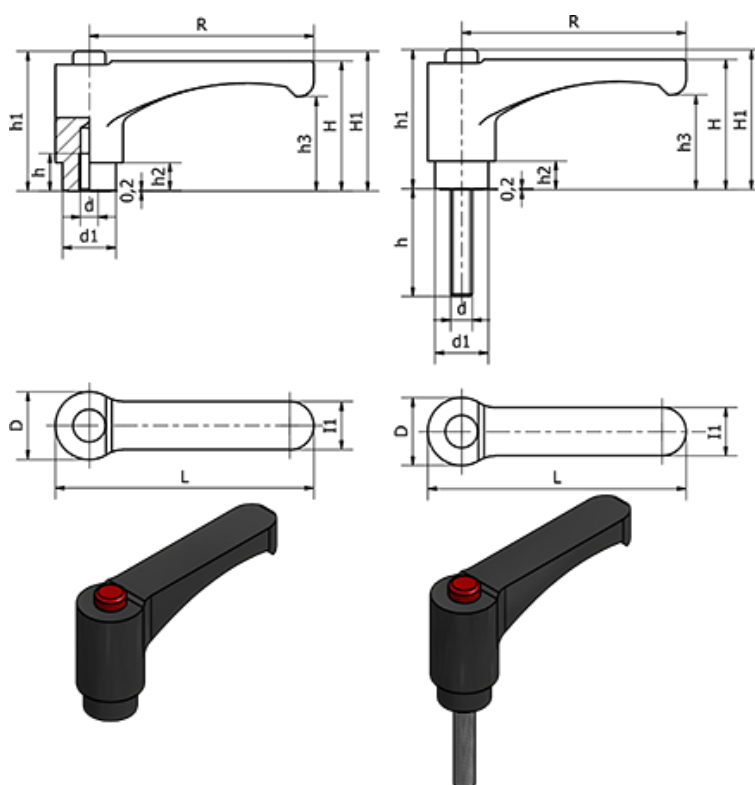

Article number: 23052530613

Description: E+G Adjustable handle, 253061-C3,  
ERW.30-B-M3-C3 Silver push-button

## Measures

--	H = -	L = 37.5
--	h = 27	R = 30
--	H = -	Weight (g) = 8
--	h1 = 30.5	z = 18
--	H1 = -	
D = 15.5	h2 = 6	
d = -	h3 = 20.5	
d1 = 12	l1 = 9	